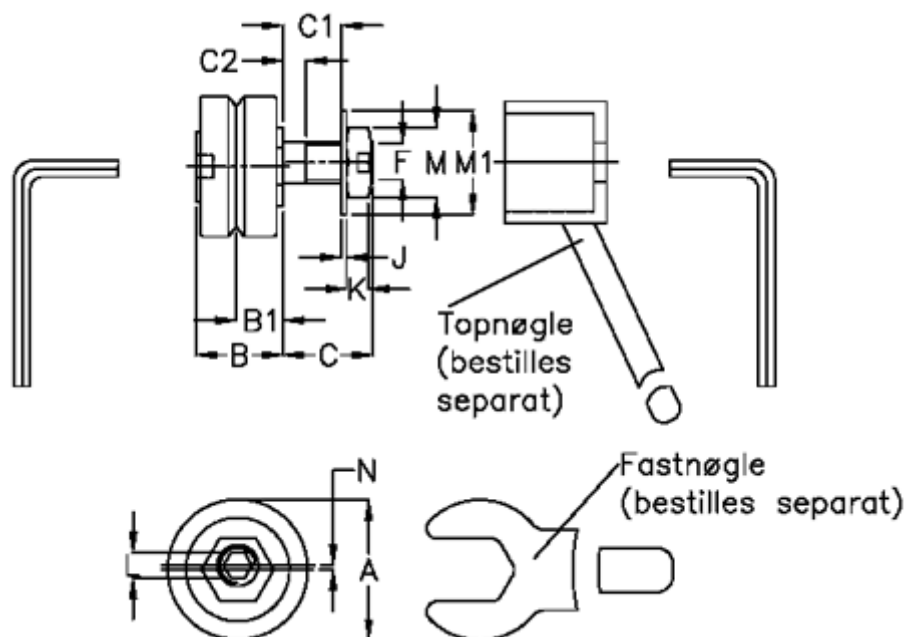

Article number: 057153203404

Description: HEPCO GV3 bearing LJ 34 ENS  
Standard With Long Stud

## Measures

a = 34.0

B = 21.3

B1 = 11.50

C = 13.8

C1 = 6.6

C2 = 5.2

F = M10 x 1,25

J = 1.25

K = 6.0

M = 17

M1 = 21

O = 10

P = 15

Weight kg/1000 = 0.115